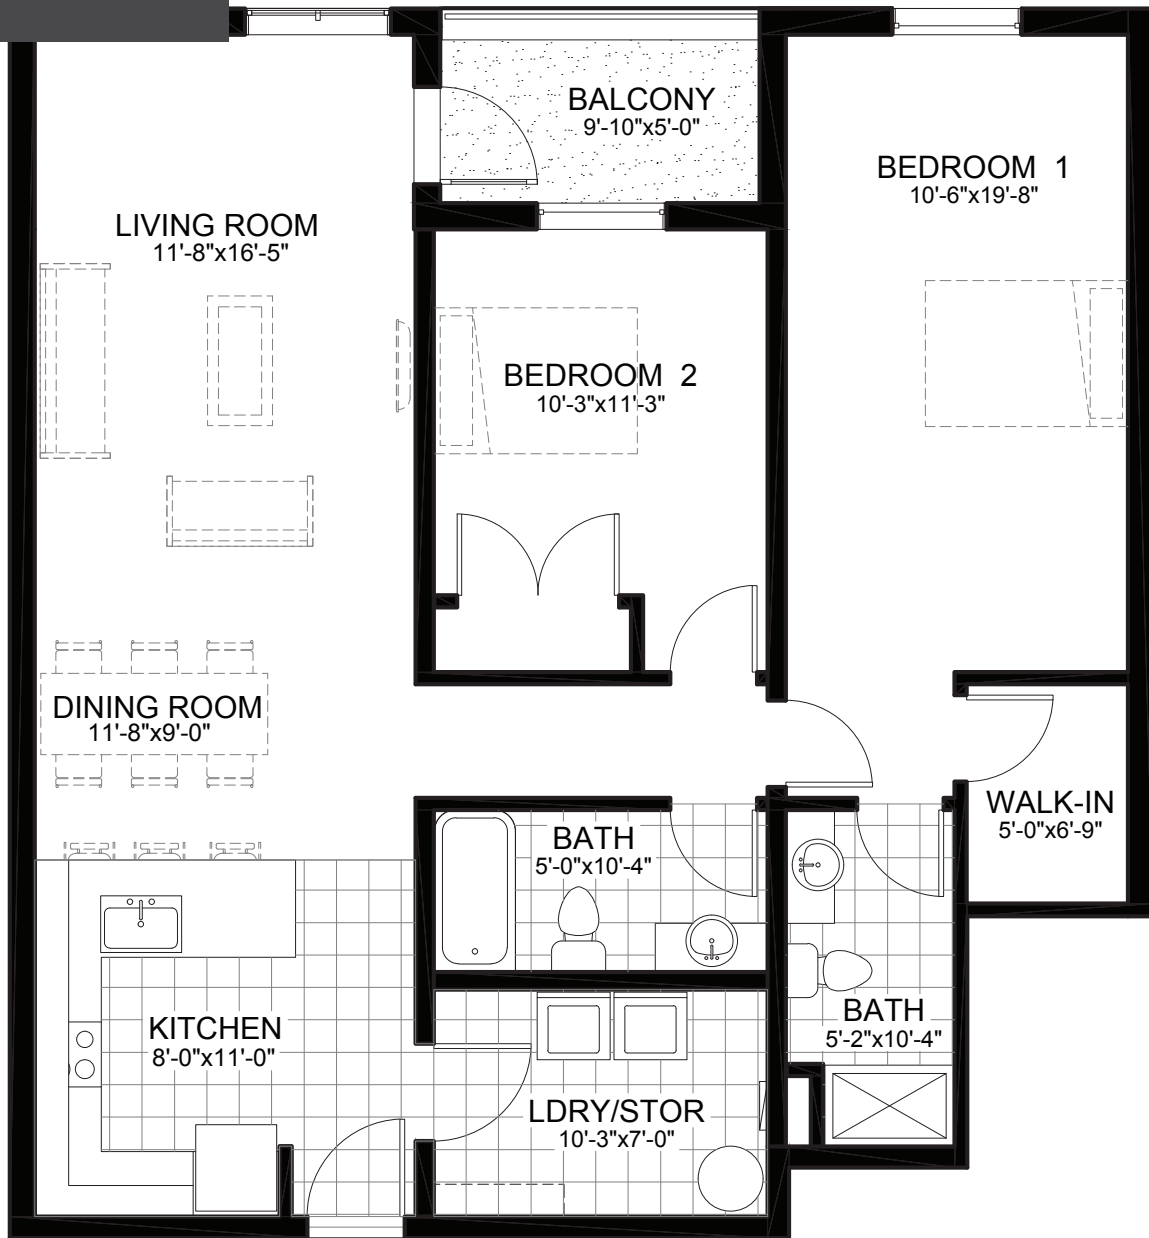

LAKECREST TERRACE

46 Lakecrest Drive Dartmouth, N.S

Unit Type E-1

2 Bedroom, 2 Bath
Approx. 1243 sq.ft.
(Level 2)